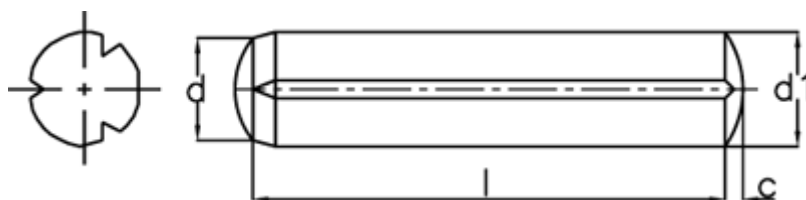

# Data Sheet

Article number: 08034130

Description: KLEE Slotted pin S3 6x30  
Steel

## Measures

---

c = 0,9

d = 6.0

d1 = 6,3

Length = 30